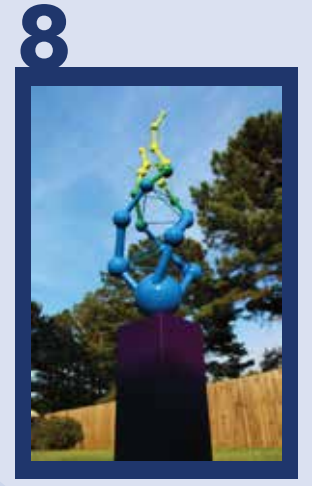

DownEast

National Juried Sculpture Exhibition

- Neutron Star #1** – Hanna Jubran
1st Place
Farmville Community Center
3866 S. Main Street, Winterville, NC 27828
- Fly Me To The Moon** – Jordan Parah
2nd Place
Winterville Library
2613 N. Railroad Street, Winterville 28590
- Greenspace Bench** – Matt Amante
3rd Place
Uptown Greenville
Greenville, NC 27858
- The Burning** – Paris Alexander
Honorable Mention
ECU Health Sciences Campus Student Center
Greenville, NC 27834
- Ker-Plunk** – Adam Walls
Honorable Mention
Wahl-Coates Elementary School for the Arts
2200 East 5th Street, Greenville, NC 27858

- The Listeners** – Carl Billingsley
Greenway at Jarvis
Greenville, NC 27858
- Womb** – Christian Happel
Winterville Town Hall
2571 Railroad Street, Winterville, NC 28590
- Particle** – Christian Happel
A Time for Science
729 Dickinson Ave., Greenville, NC 27858
- Cauldron Teats** – Jonathan Bowling
Greenway at Elm
Greenville, NC 27858
- In the Garden** – Chris Plaisted
ECU Health Sciences Campus Student Center
Greenville, NC 27834
- Inside the Vee** – Bob Turan
ECU Health Sciences Campus Student Center
Greenville, NC 27834

- Dancing in the Moonlight** – Jordan Parah
Evans Street Courtyard
Evans Street, Greenville, NC 27858
- Faith** – Adam Walls
Greenville Museum of Art
802 Evans Street, Greenville, NC 27858
- Off By One** – Casey Narron
ECU Mendenhall
Greenville, NC 27858
- Balance Point** – Hanna Jubran
ECU Mendenhall
Greenville, NC 27858
- Talking Tubes** – Joni Younkings-Herzog
Winterville Public Safety
2593 Railroad Street, Winterville, NC 28590
- Big Bonsai** – Matt Amante
ECU Mendenhall
Greenville, NC 27858