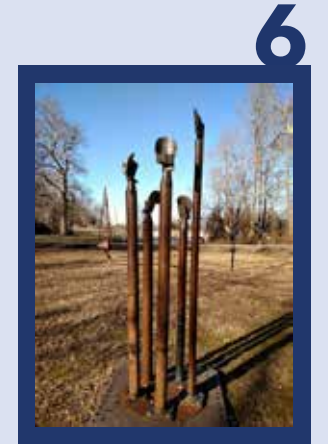

DownEast

National Juried Sculpture Exhibition

- Neutron Star #1** – Hanna Jubran
1st Place
Farmville Community Center
3866 S. Main Street, Winterville, NC 27828
- Fly Me To The Moon** – Jordan Parah
2nd Place
Winterville Library
2613 N. Railroad Street, Winterville 28590
- Greenspace Bench** – Matt Amante
3rd Place
Uptown Greenville
Greenville, NC 27858
- The Burning** – Paris Alexander
Honorable Mention
ECU Health Sciences Campus Student Center
Greenville, NC 27834
- Ker-Plunk** – Adam Walls
Honorable Mention
Wahl-Coates Elementary School for the Arts
2200 East 5th Street, Greenville, NC 27858

- The Listeners** – Carl Billingsley
Greenway at Jarvis
Greenville, NC 27858
- Womb** – Christian Happel
Winterville Town Hall
2571 Railroad Street, Winterville, NC 28590
- Particle** – Christian Happel
A Time for Science
729 Dickinson Ave., Greenville, NC 27858
- Cauldron Teats** – Jonathan Bowling
Greenway at Elm
Greenville, NC 27858
- In the Garden** – Chris Plaisted
ECU Health Sciences Campus Student Center
Greenville, NC 27834
- Inside the Vee** – Bob Turan
ECU Health Sciences Campus Student Center
Greenville, NC 27834